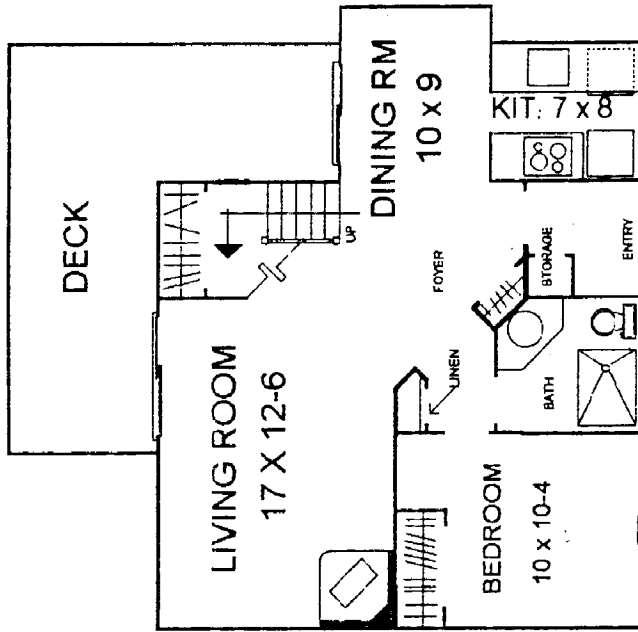

# WEBSTER MODEL (1,245 Sq. Ft. Total)

(RIGHT SIDE ENTRY)

FIRST FLOOR (713 Sq. Ft.)

SECOND FLOOR (531 Sq. Ft.)

C-LINER #61003  
CLEAR TOP 1/2"

Not Drawn To Scale

All Dimensions Approximate.