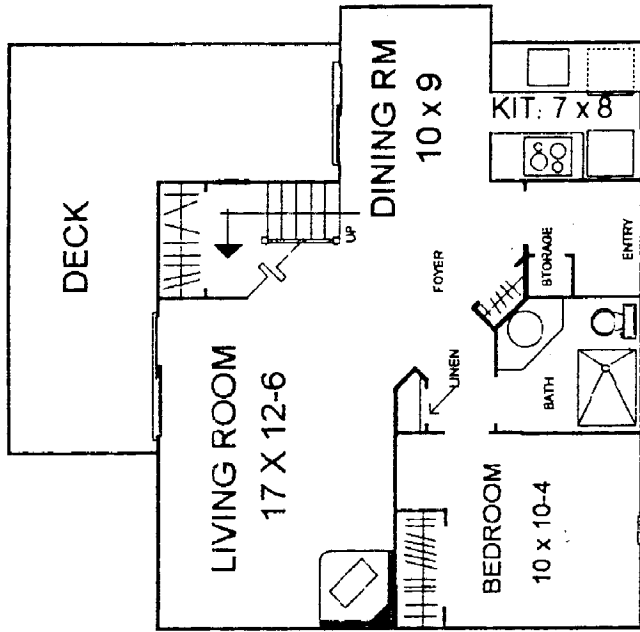

# WEBSTER MODEL (1,245 Sq. Ft. Total)

(RIGHT SIDE ENTRY)

FIRST FLOOR (713 Sq. Ft.)

SECOND FLOOR (531 Sq. Ft.)

C-LINER #61003  
CLEAR TOP 1/2"

Not Drawn To Scale

All Dimensions Approximate.