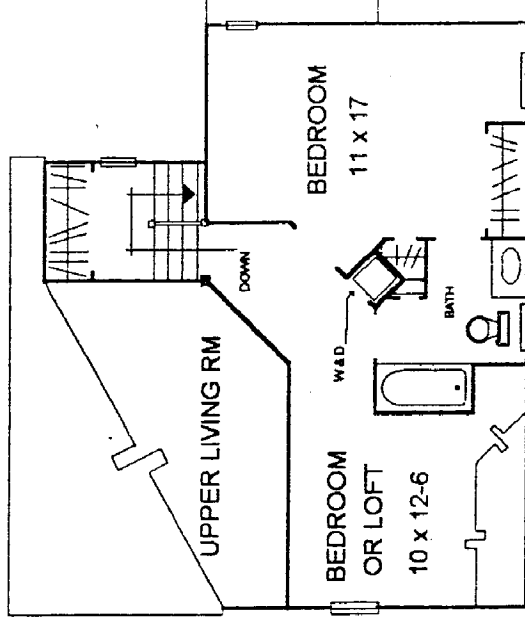

# WEBSTER MODEL (1,245 Sq. Ft. Total)

(RIGHT SIDE ENTRY)

FIRST FLOOR (713 Sq. Ft.)

SECOND FLOOR (531 Sq. Ft.)

C-LINER #61003  
CLEAR TOP 1/2"

Not Drawn To Scale

All Dimensions Approximate.