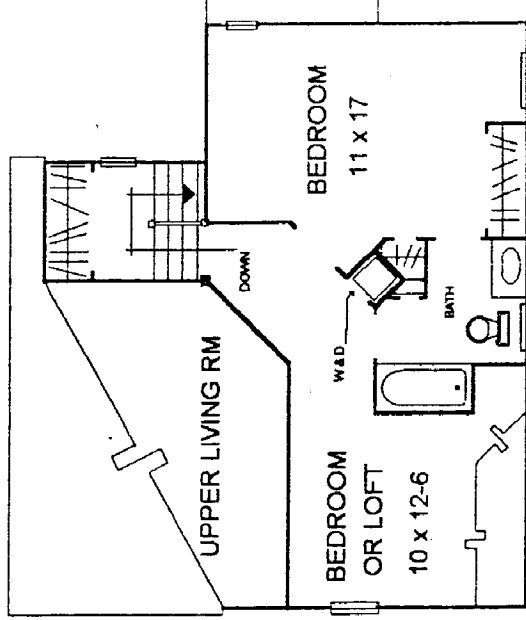

# WEBSTER MODEL (1,245 Sq. Ft. Total)

(RIGHT SIDE ENTRY)

FIRST FLOOR (713 Sq. Ft.)

SECOND FLOOR (531 Sq. Ft.)

C-LINER #61003  
CLEAR TOP 1/2"

Not Drawn To Scale

All Dimensions Approximate.